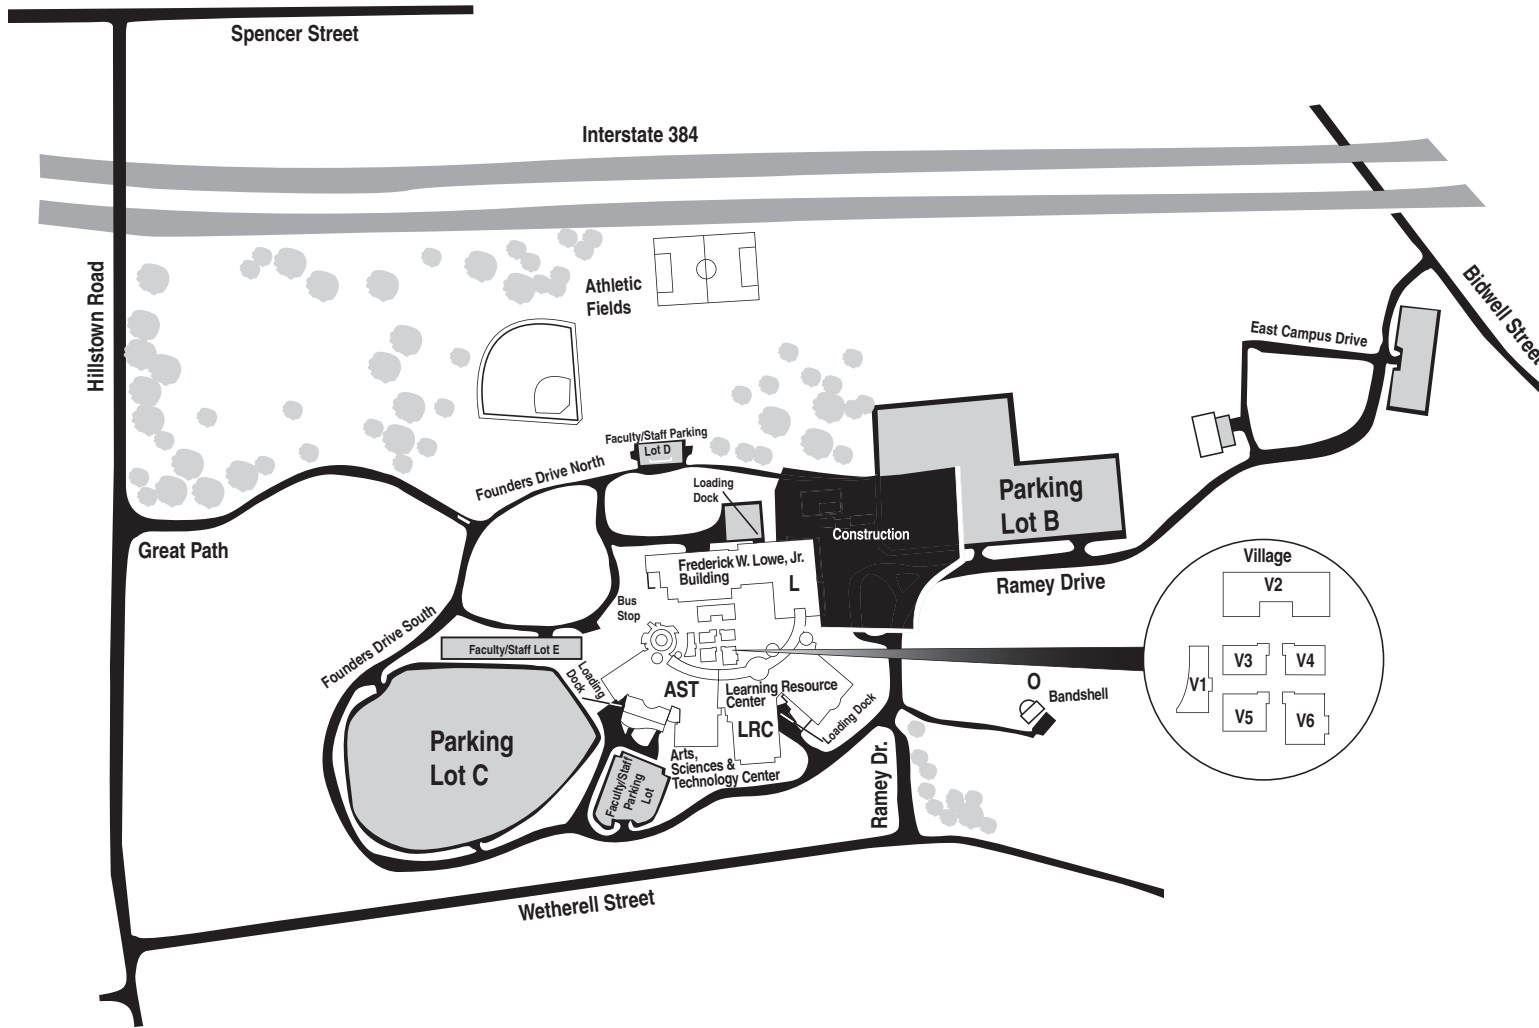

Manchester Community College Campus Map

MCC CAMPUS

- L **Low Building:**
 - Admissions/Registrar's Offices
 - Athletics/Fitness Center
 - Bookstore
 - Center for Student Development
 - Classrooms/Faculty Offices
 - Culinary Arts Center
 - Great Path Academy
 - Kitchen Labs
 - Student Activities

- LRC **Learning Resource Center:**
 - Classrooms/Faculty Offices
 - Computer Science Labs
 - John V. Gannon Continuing Education Center
 - Health Career Labs
 - Library
 - Rockville Bank Foundation Computer Center
 - TV Studio

- O **Bandshell**

There are designated parking spaces for people with disabilities.