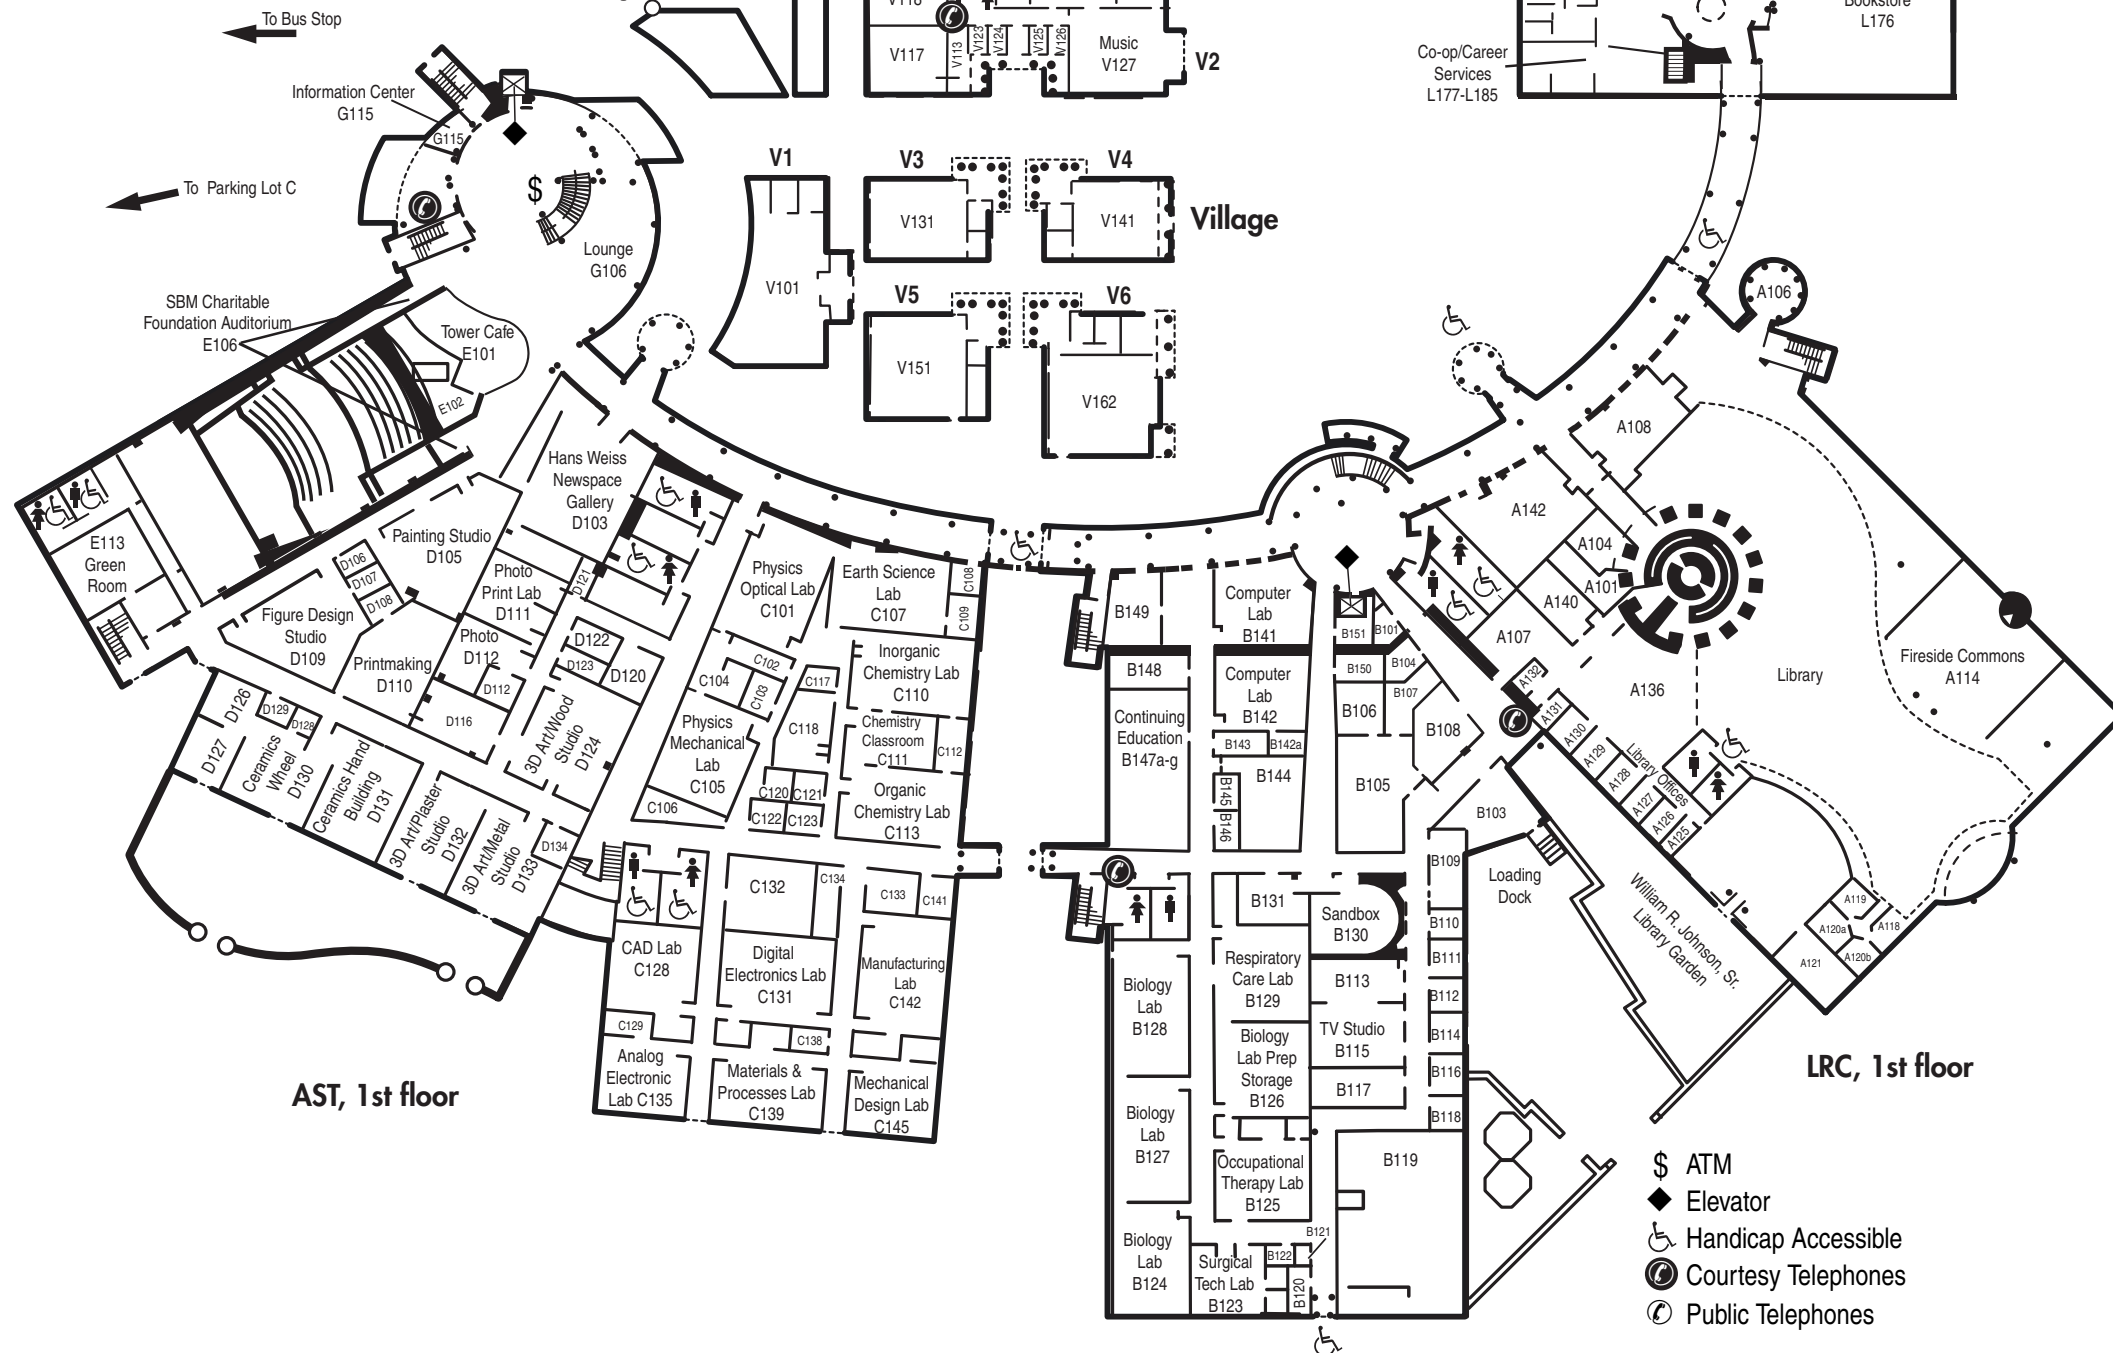

AST – ARTS, SCIENCES & TECHNOLOGY CENTER, 1st floor

Wing	Room	Description
C	C101, C105	Physics Optical and Mechanical Labs
	C107	Earth Science Lab
	C110	Inorganic Chemistry Lab
	C111, C113	Chemistry and Organic Chemistry Classrooms
	C128	CAD Lab
	C131, C135	Electronics Labs
	C139	Materials & Processes Lab
	C142	Manufacturing Lab
	C145	Mechanical Design Lab
D	D103	Hans Weiss Newspaper Gallery
	D105, D109	Painting and Figure Drawing Studios
	D110	Printmaking Studio
	D111, D111a	Photo Print Developing Lab and Photography Studio
	D124	3D Wood Studio
	D130, D131	Ceramics Wheel and Handbuilding Studios
	D132, D133	3D Plaster and Metal Studios
E	E101	Tower Café
	E106	SBM Charitable Foundation Auditorium
	E113	Green Room
G	G106	Lounge
	G115	Information Center