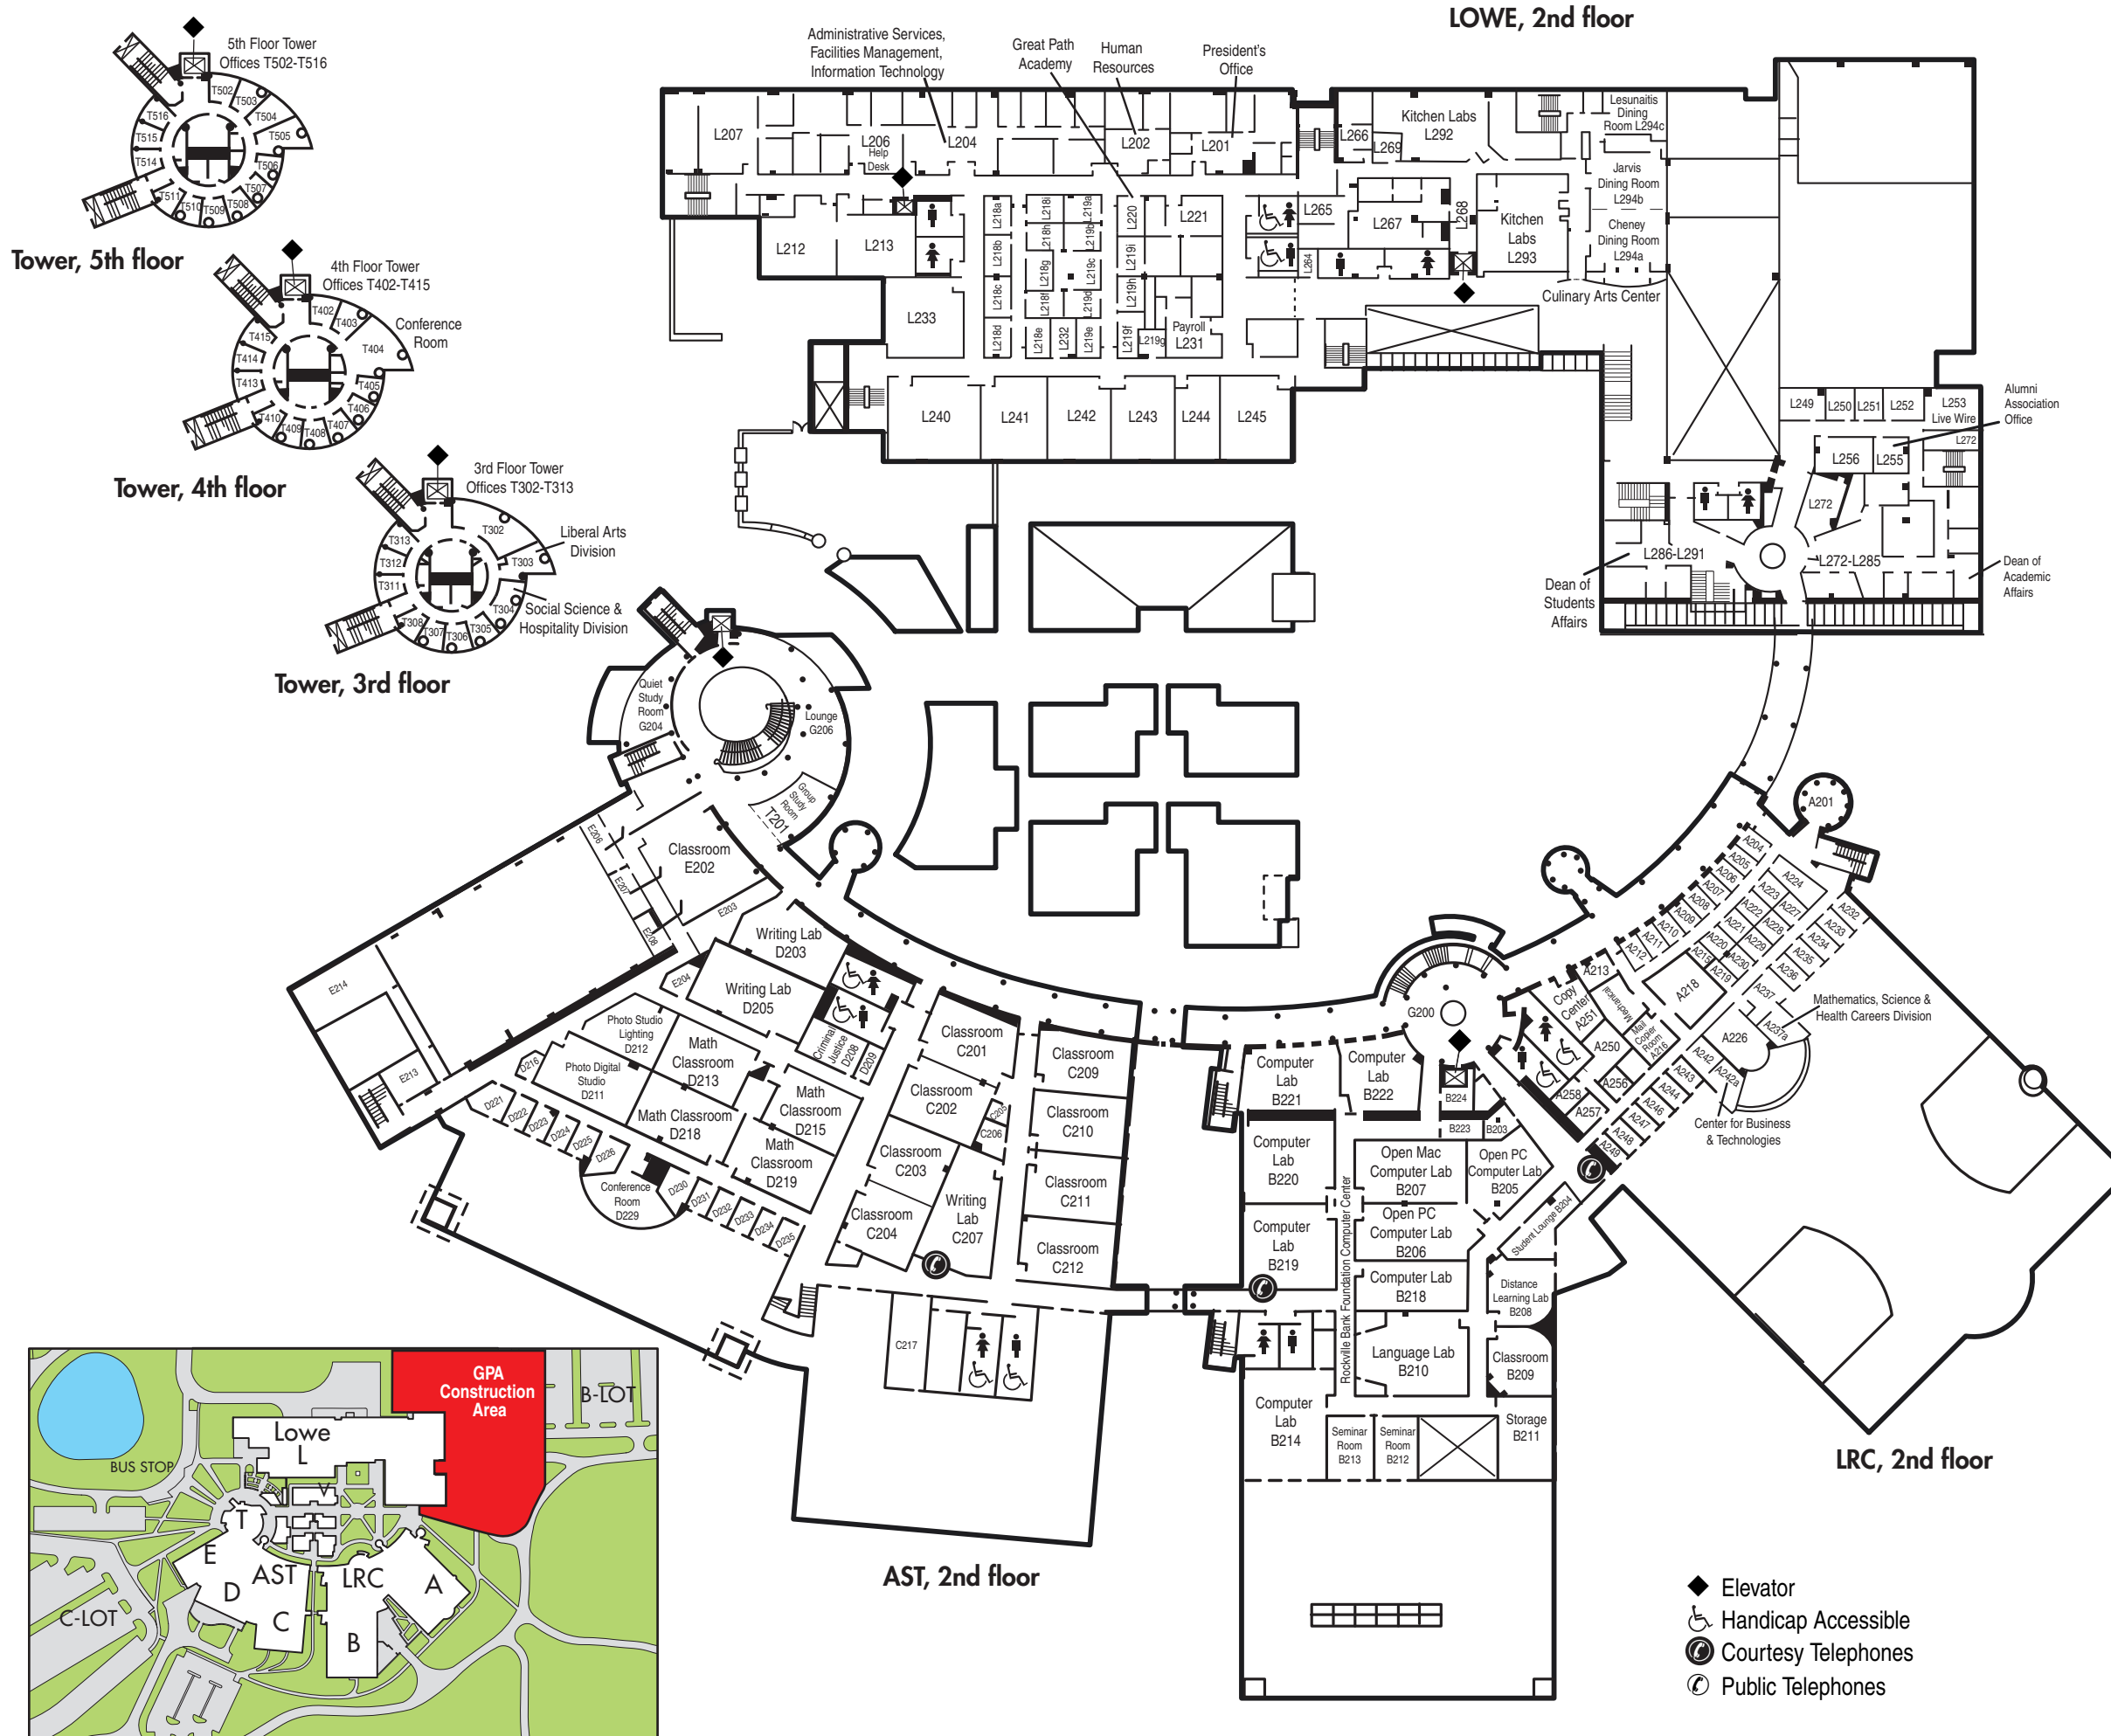

LRC – LEARNING RESOURCE CENTER, 2nd floor

Wing	Room	Description
A	A201	Conference Room
	A204-A258	Faculty Offices
	A226	Conference Room
	A237a	Mathematics, Science & Health Careers Division
	A242a	Center for Business & Technologies
	A251	Copy Center
B	B204	Student Lounge
	Rockville Bank Foundation Computer Center	
	B205-B207	Computer Labs
	B208	Distance Learning Lab
	B209	Classroom
	B210	Language Lab
	B212	Seminar Room
	B213	Seminar Room
	B214-B222	Computer Labs

AST – ARTS, SCIENCES & TECHNOLOGY CENTER 2nd floor & Tower (3rd, 4th, 5th floors)

Wing	Room	Description
C	C201-C204	Classrooms
	C207	Writing Lab
	C209-C212	Classrooms
D	D203	Writing Lab
	D205	Writing Lab
	D208	Criminal Justice
	D211	Photo Digital Studio
	D212	Photo Studio Lighting
	D213-D219	Math Classrooms
	D221-D235	Faculty Offices
	D229	Conference Room
E	E202	Classroom
G	G 201	Conference Room
	G204	Quiet Study Room
	G206	Lounge
T	T201	Group Study Room
	T303-T313	Faculty Offices
	T303	Liberal Arts Division
	T304	Social Science & Hospitality Division
	T402-T415	Faculty Offices
	T404	Conference Room
	T502-T516	Faculty Offices

Tower, 5th floor

Tower, 4th floor

Tower, 3rd floor

LOWE, 2nd floor

LRC, 2nd floor

AST, 2nd floor

- Elevator
- ♿ Handicap Accessible
- ☎ Courtesy Telephones
- ☎ Public Telephones