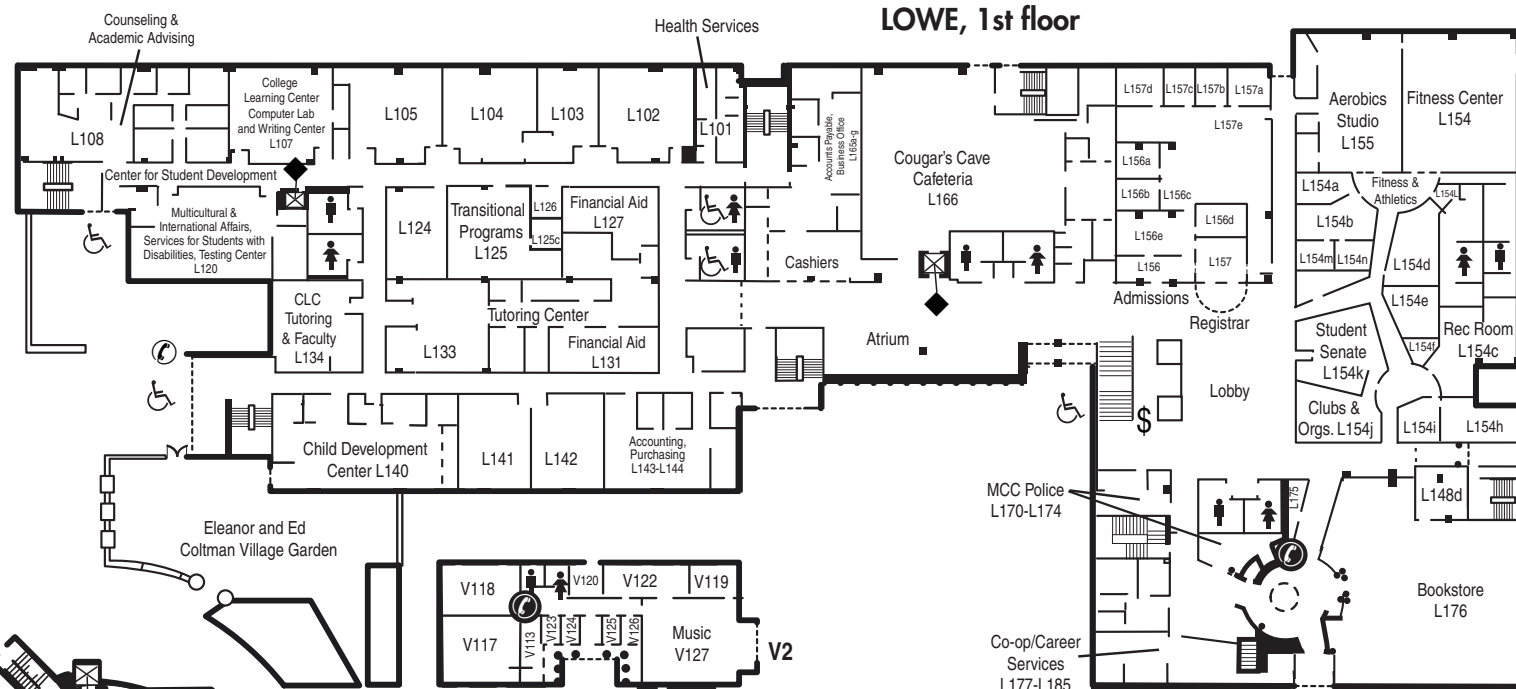

## Village (V1-V6)

Building	Room	Description
V1	V101	Classroom
V2	V117, V118	Classrooms
	V127	Music Room
V3	V131	Classroom
V4	V141	Classroom
V5	V151	Classroom
V6	V162	Classroom

## LOWE, 1st floor

## LOWE – Frederick W. Lowe, Jr. Building, 1st floor

Wing	Room	Description
L	L101	Health Services
	L102-L105	Classrooms
	L125	Transitional Programs
	L127, L131	Financial Aid
	L165a-g	Accounts Payable, Business Office, Cashiers
	L143, L144	Accounting, Purchasing
	L176	Bookstore
	L170-L174	MCC Police
	L177-L185	Cooperative Education, Career Services
	L154, L155	Athletics & Fitness, Men's & Women's Locker Rooms
	L154h-L154i	Student Activities
	L154k	Student Senate
	L154c	Student Recreation Room
	L154j	Student Clubs and Organizations
	L156a-L156e	Admissions & Registrar
	L166	Cougar's Cave Cafeteria
	L141-L142	Classrooms
	<i>Center for Student Development</i>	
	L108a-L108j	Counseling, Academic Advising
	L107, L120	College Learning Center Computer Lab, Multicultural & International Affairs, Services for Students with Disabilities, Testing Center, Writing Center
	L131, L134	Tutoring
	L140	Child Development Center

## LRC – LEARNING RESOURCE CENTER, 1st floor

Wing	Room	Description
A	A108	Conference Room
	A110	Library
	A114	Fireside Commons
	A119-A121	Library Study Rooms
	A125-A130	Library Offices
	A142	Computer Lab, Seminar Room
B	B103	Loading Dock
	B109-B114	Educational Technology & Distance Learning
	B115	TV Studio
	B123	Surgical Technology Lab
	B124, 127, 128	Biology Labs
	B125	Occupational Therapy Lab
	B129	Respiratory Care Lab
	B130	Faculty & Staff Technology Sandbox
	B141, B142	Computer Labs
	B144	Classroom
	B131-B148	Continuing Education
	B149	Conference Room