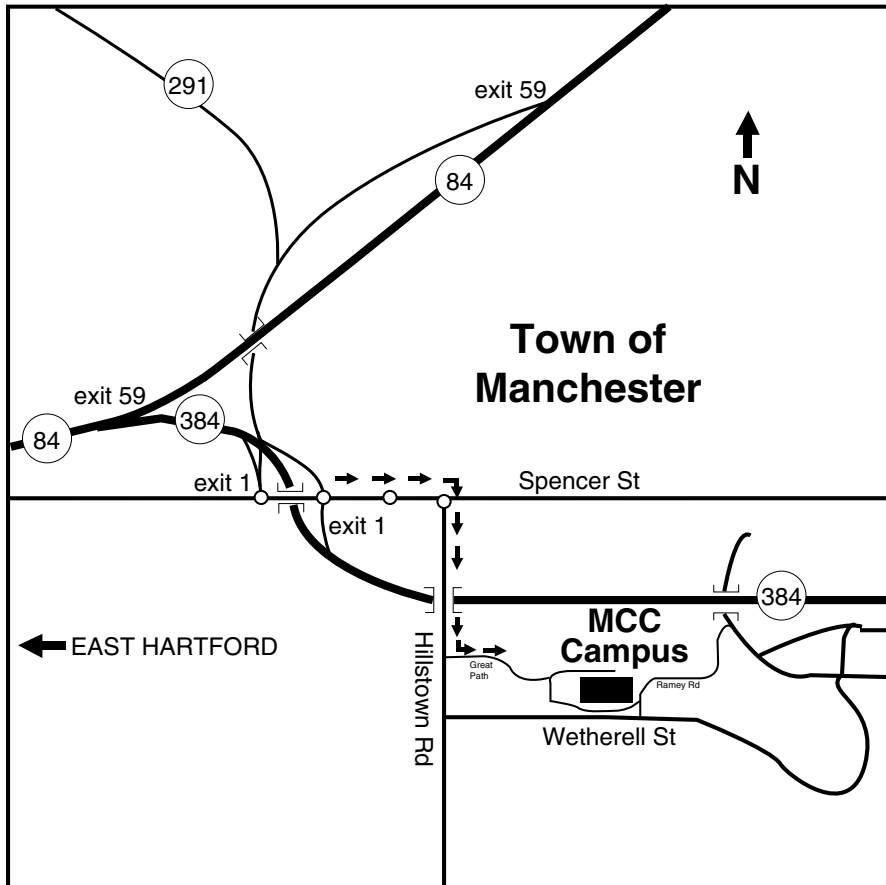

# Highway Directions to MCC

**From Hartford:** From I-84 Eastbound, take exit 59 to I-384. Immediately take exit 1. Turn left onto Spencer St. (eastbound). Turn right onto Hillstown Road. Take first left onto Great Path and proceed to stop sign. Take a right onto Founders Drive South to Lot C and Lot B.

**From Boston:** Take I-84 Westbound. Take exit 59 onto I-384. Immediately take exit 1. Turn left onto Spencer St. (eastbound). Turn right onto Hillstown Road. Take first left onto Great Path and proceed to stop sign. Take a right onto Founders Drive South to Lot C and Lot B.

**From Bolton:** Take I-384 westbound. Take exit 1. Turn right at the light onto Spencer St. (eastbound). Turn right onto Hillstown Road. Take first left onto Great Path and proceed to stop sign. Take a right onto Founders Drive South to Lot C and Lot B.

**From Springfield:** Take I-91 South. Take exit 35A to I-291 east, to I-384. Immediately take exit 1. Turn left onto Spencer St. (eastbound). Turn right onto Hillstown Road. Take first left onto Great Path and proceed to stop sign. Take a right onto Founders Drive South to Lot C and Lot B.